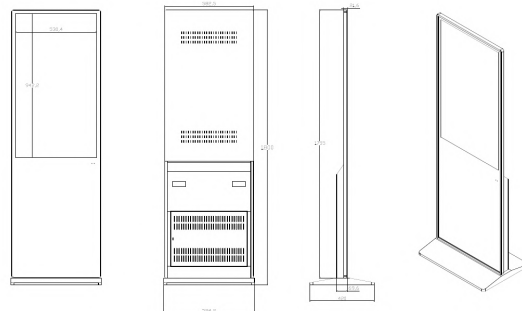

General Specifications

Screen 32", 42" and more sizes available. Interactive touch screen option available

CPU Intel core i5

RAM 8 GB

Storage 256 GB SSD

AC 110 V

Camera for taking photos

Let's get in touch!
info@globalis.com

Headquarters & Americas Operations

www.globalis.com

Middle East, Africa & Asia Operations

www.alistech.ae

Technical Specifications Interactive Display Screen

Camera Specifications

Pixels 2 million

Transmission speed

1920*1080/30fps

1280*720/30fps

800*600/30fps

640*480/30fps

Focal Length 60cm

Field Angle 105°±5°

Working Voltage 5V/130mA

Dimensions 38mm*38mm *17.8mm