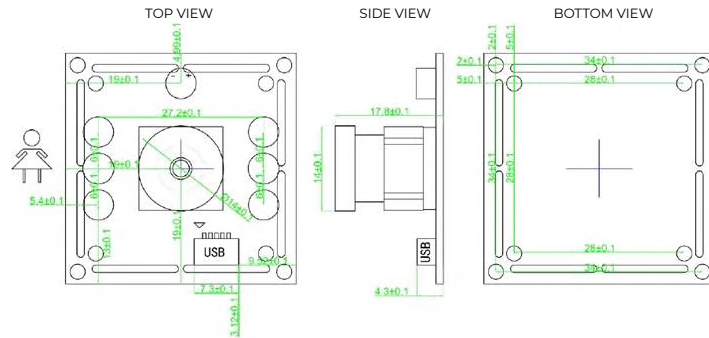

1920*1080/30fps

1280*720/30fps

800*600/30fps

640*480/30fps

Focal Length 60cm

Field Angle 105°±5°

Working Voltage 5V/130mA

Dimensions 38mm*38mm *17.8mm